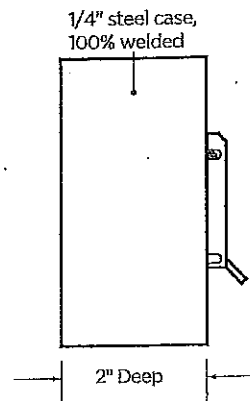

Model # 1658
Surface Mount

Knox Residential Box
HINGED DOOR MODEL

Haddon Twp Fire Dist #1
120 Haddon Avenue
Haddon Twp, NJ 08108-2741

The Knox Residential Box was developed to secure residential entrance keys. Knox Residential Box is used for fire, police and medical emergency entry in gated communities, single family residences and apartment complexes. The hinged residential key box is also available with a door-hanging bracket for emergency medical access during temporary convalescence.

Features and Benefits

- Holds up to 2 keys in interior compartment
- Ensures high security with UL® Listed Medeco lock
- Includes a Knox-Coat® proprietary finishing process that protects Knox products up to four times better than standard powder coat
- Resists moist conditions with a weather resistant door gasket
- Colors: Black, Dark Bronze or Aluminum
- Weight: 7 lbs.

Options

- Tamper Alert (UL Listed)
- Door bracket for hanging over 1-7/8" door for temporary applications.

Attention: Knox Residential Boxes are very strong security device that MUST be mounted properly to ensure maximum security and ability to resist physical attack.

UL® 1037 Listed

ALL KNOX® key box products are UL 1037 listed against physical attack as required by the 2012 IFG and NFPA 1

Key Box

Note: For commercial applications, see KnoxBox™ 3200 or KnoxVault™ 4400.

Ordering Specifications

To ensure procurement and delivery of the Knox Residential Box hinged-door model, it is suggested that the following specification paragraph be used:

Knox Residential Box surface or door mount. 1/4" plate steel housing, 1/4" thick steel door with interior gasket seal and stainless steel door hinge. Box and lock UL® Listed. Lock has 1/8" thick dust cover with tamper seal mounting capability.