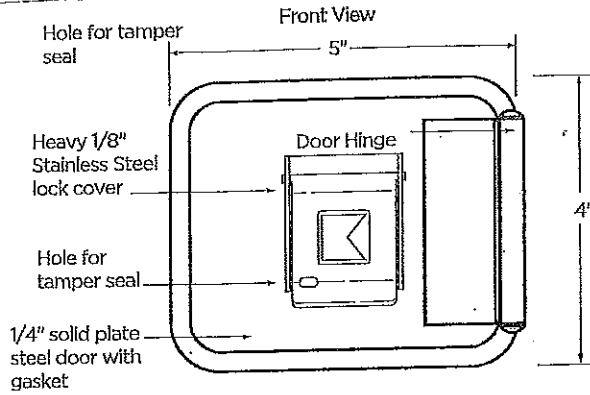

Model # 1658
Surface Mount

Knox Residential Box
HINGED DOOR MODEL

Haddon Twp Fire Dist #1
120 Haddon Avenue
Haddon Twp, NJ 08108-2741

The Knox Residential Box was developed to secure residential entrance keys. Knox Residential Box is used for fire, police and medical emergency entry in gated communities, single family residences and apartment complexes. The hinged residential key box is also available with a door-hanging bracket for emergency medical access during temporary convalescence.

Features and Benefits

- Holds up to 2 keys in interior compartment
- Ensures high security with UL® Listed Medeco lock
- Includes a Knox-Coat® proprietary finishing process that protects Knox products up to four times better than standard powder coat
- Resists moist conditions with a weather resistant door gasket
- Colors: Black, Dark Bronze or Aluminum
- Weight: 7 lbs.

Options

- Tamper Alert (UL Listed)
- Door bracket for hanging over 1-7/8" door for temporary applications.

Attention: Knox Residential Boxes are very strong security device that MUST be mounted properly to ensure maximum security and ability to resist physical attack.

UL® 1037 Listed

ALL KNOX® key box products are UL 1037 listed against physical attack as required by the 2012 IFG and NFPA 1

Key Box

Side View

Note: For commercial applications, see KnoxBox™ 3200 or KnoxVault™ 4400.

Ordering Specifications

To ensure procurement and delivery of the Knox Residential Box hinged-door model, it is suggested that the following specification paragraph be used:

Knox Residential Box surface or door mount. 1/4" plate steel housing, 1/4" thick steel door with interior gasket seal and stainless steel door hinge. Box and lock UL® Listed. Lock has 1/8" thick dust cover with tamper seal mounting capability.