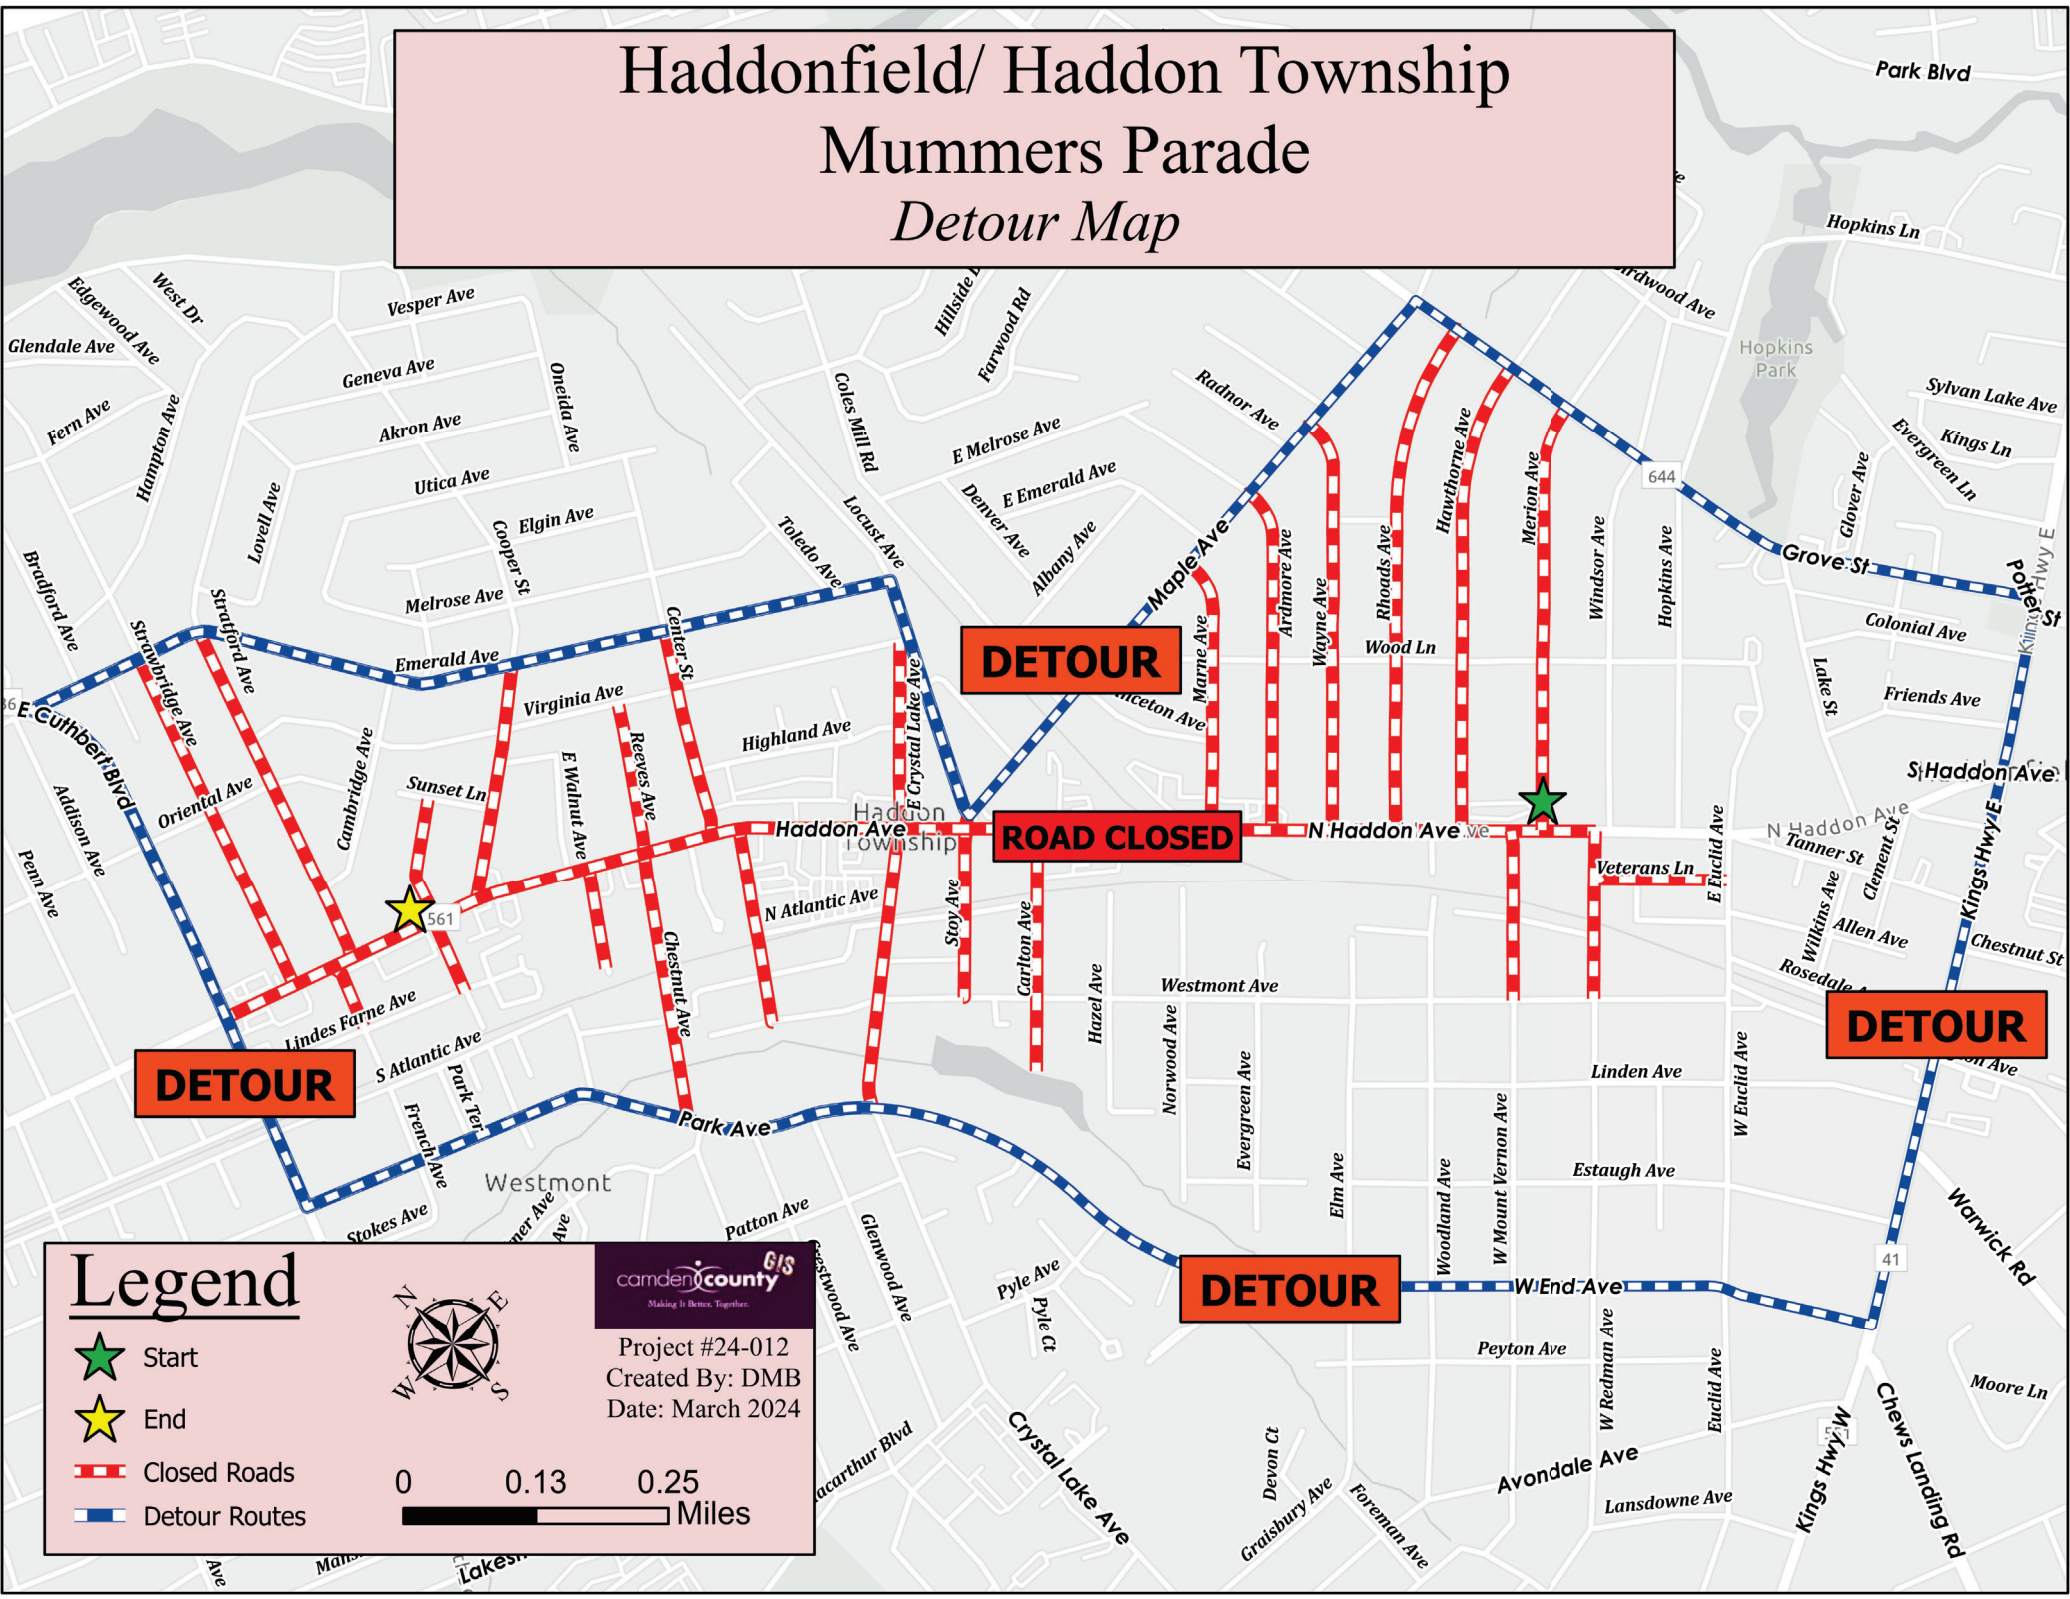

Haddonfield/ Haddon Township

Mummers Parade

Detour Map

DETOUR

ROAD CLOSED

DETOUR

DETOUR

DETOUR

Legend

-  Start
-  End
-  Closed Roads
-  Detour Routes

camden county GIS
 Making It Better, Together.
 Project #24-012
 Created By: DMB
 Date: March 2024